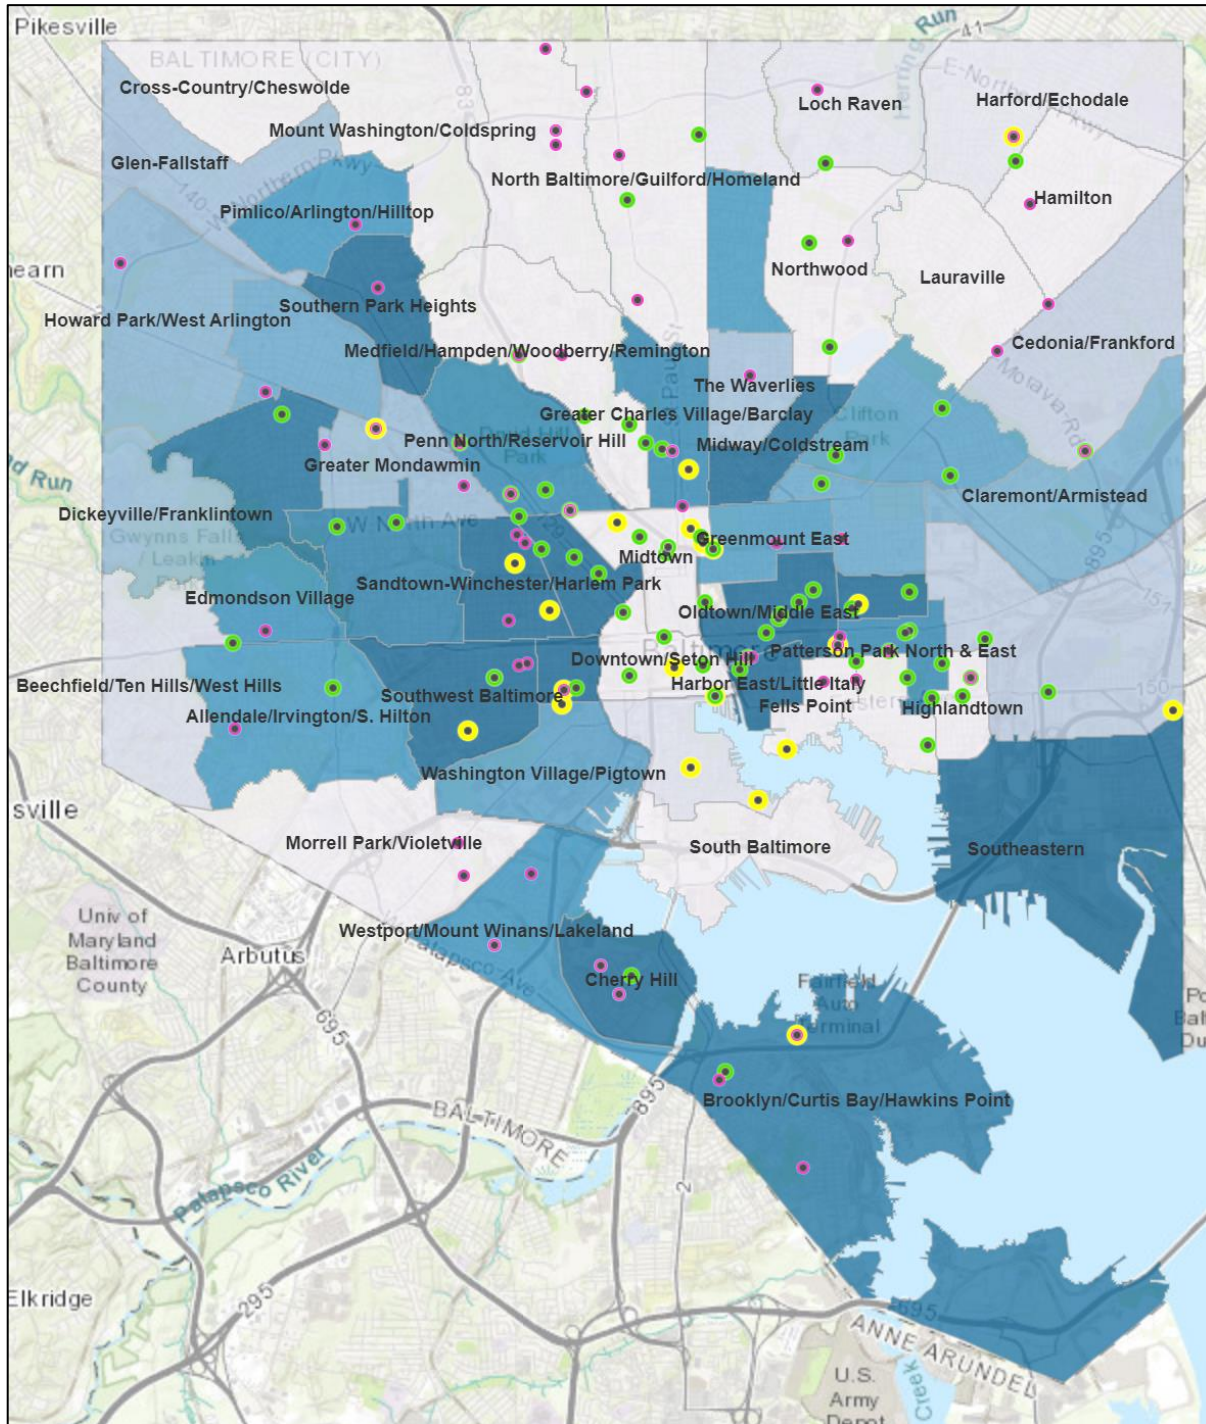

SFC-Funded Programs in Summer 2019

Legend

- Funded Programs (All): Site Addresses
 -
- Funded Programs (Pre-K-8): Site Addresses
 -
- Funded Programs (14-24): Site Addresses
 -
- Funded Programs (Specialty): Site Addresses
 -
- Percent of Children in Poverty
 -
- Percent of Children Living Below the Poverty Line
 - > 48